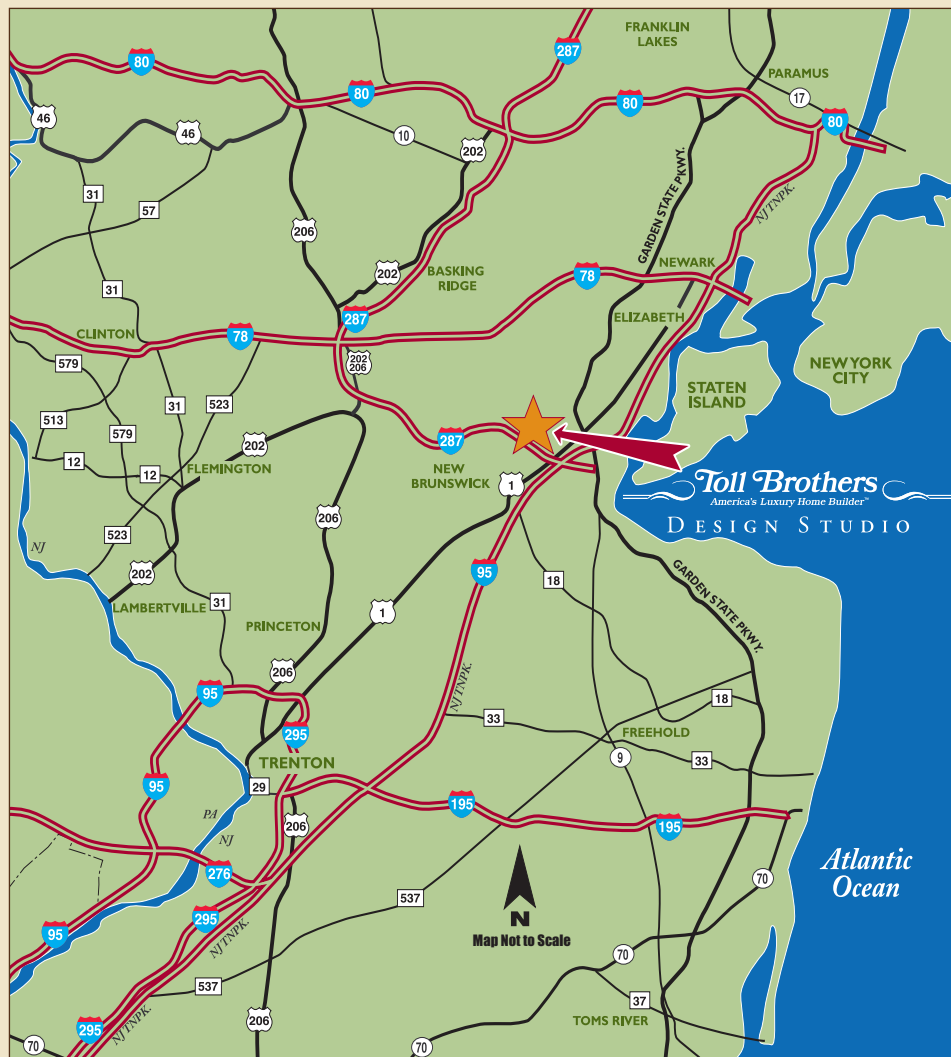

From the Garden State Parkway North:

Take Exit 131 and bear right onto Route 27. At the third traffic light, turn left onto Parsonage Road. Continue straight through two traffic lights and make a right at the second mall entrance (just past Barnes & Noble and the parking deck). At the stop sign, make a left and follow the signs for Macy's. The Toll Brothers Design Studio is just past Macy's.

From the New Jersey Turnpike North:

Take the New Jersey Turnpike North to Exit 10. Proceed through the toll gate and bear left onto I-287 North. Travel approximately 2 miles and exit at Route 1 North. After the first light, follow the sign for Menlo Park Drive. Bear right onto the overpass and cross over Route 1. Continue straight to the Toll Brothers Design Studio.

From I-80:

Traveling east or west, exit onto I-287 South. Travel I-287 for 42 miles to Route 1 North. After the first light, follow the sign for Menlo Park Drive. Bear right onto the overpass and cross over Route 1. Continue straight to the Toll Brothers Design Studio.

From I-78 West:

Exit onto I-287 South. Travel I-287 for 21 miles to Route 1 North. After the first light, follow the sign for Menlo Park Drive. Bear right onto the overpass and cross over Route 1. Continue straight to the Toll Brothers Design Studio.