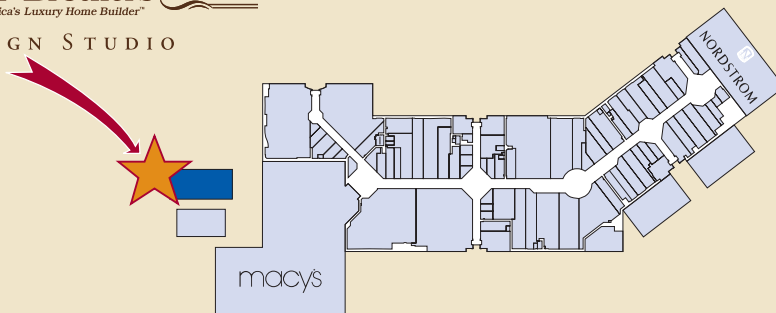

Toll Brothers
America's Luxury Home Builder™
DESIGN STUDIO